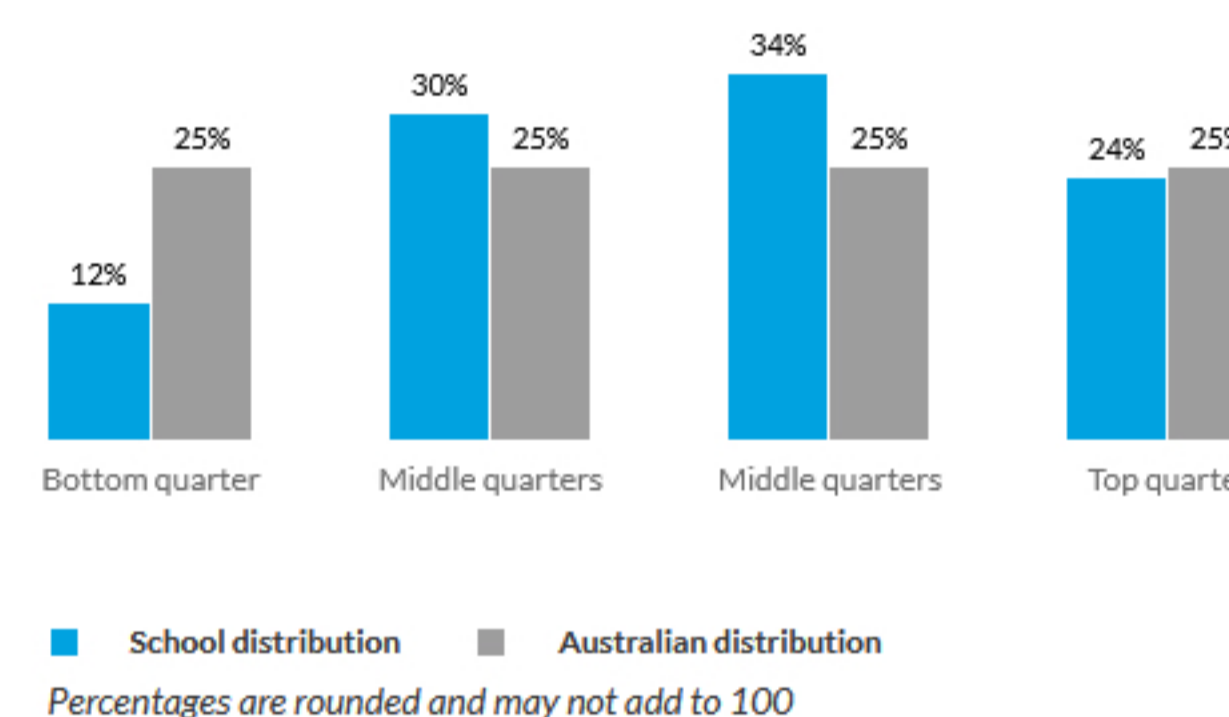

School links

- School website
- [Benowa State High School](#)
- Sector, system or association website
- [Department of Education Queensland](#)

Student background

Index of Community Socio-Educational Advantage (ICSEA)

School ICSEA value	1061
Average ICSEA value	1000
School ICSEA percentile	73

Distribution of Socio-Educational Advantage (SEA)

Students

Total enrolments: 1989

Full-time equivalent enrolments: 1989.0

- [Terms of use](#)
- [Data access program](#)
- [Privacy](#)
- [Accessibility](#)
- [Glossary](#)