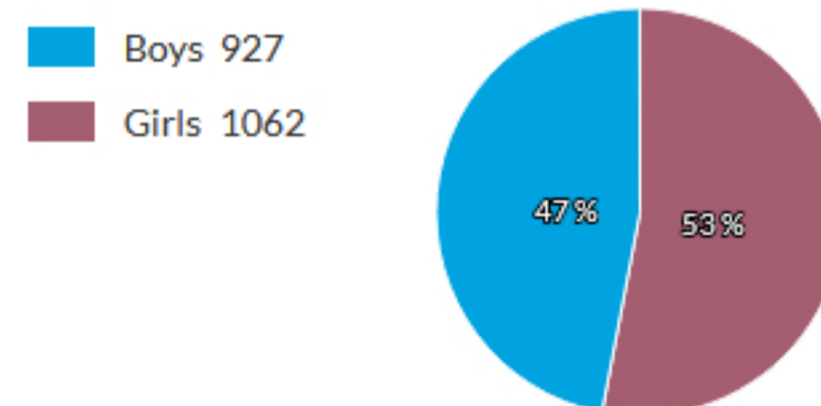

School links

- School website
- [Benowa State High School](#)
- Sector, system or association website
- [Department of Education Queensland](#)

Student background

Index of Community Socio-Educational Advantage (ICSEA)

School ICSEA value	1061
Average ICSEA value	1000
School ICSEA percentile	73

Distribution of Socio-Educational Advantage (SEA)

Students

Total enrolments: 1989

Full-time equivalent enrolments: 1989.0

- [Terms of use](#)
- [Data access program](#)
- [Privacy](#)
- [Accessibility](#)
- [Glossary](#)