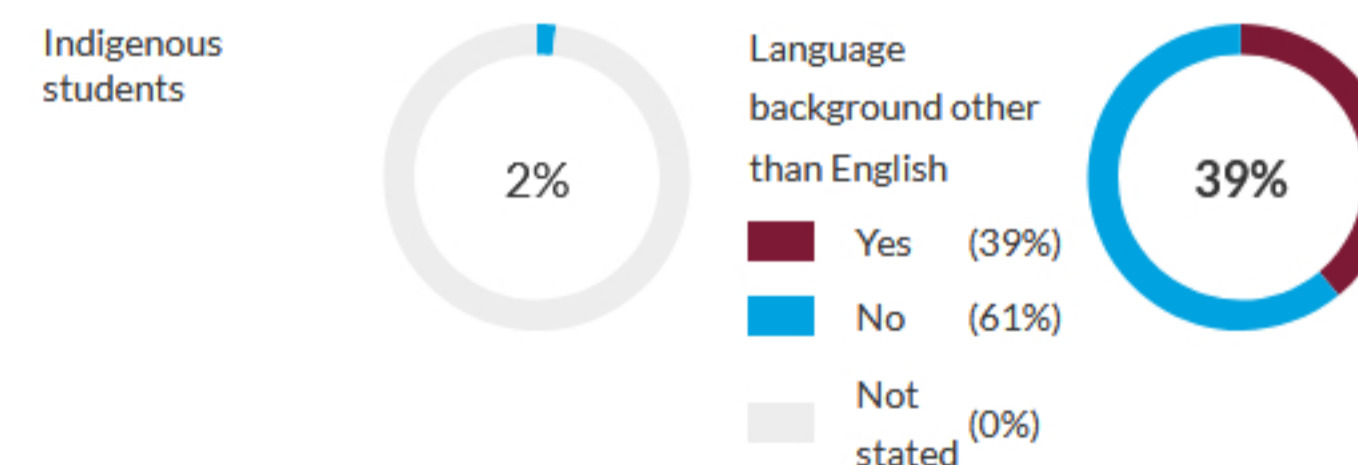

School ICSEA value	1061
Average ICSEA value	1000
School ICSEA percentile	73

Distribution of Socio-Educational Advantage (SEA)

Students

Total enrolments: 1989

Full-time equivalent enrolments: 1989.0

- [Terms of use](#)
- [Data access program](#)
- [Privacy](#)
- [Accessibility](#)
- [Glossary](#)